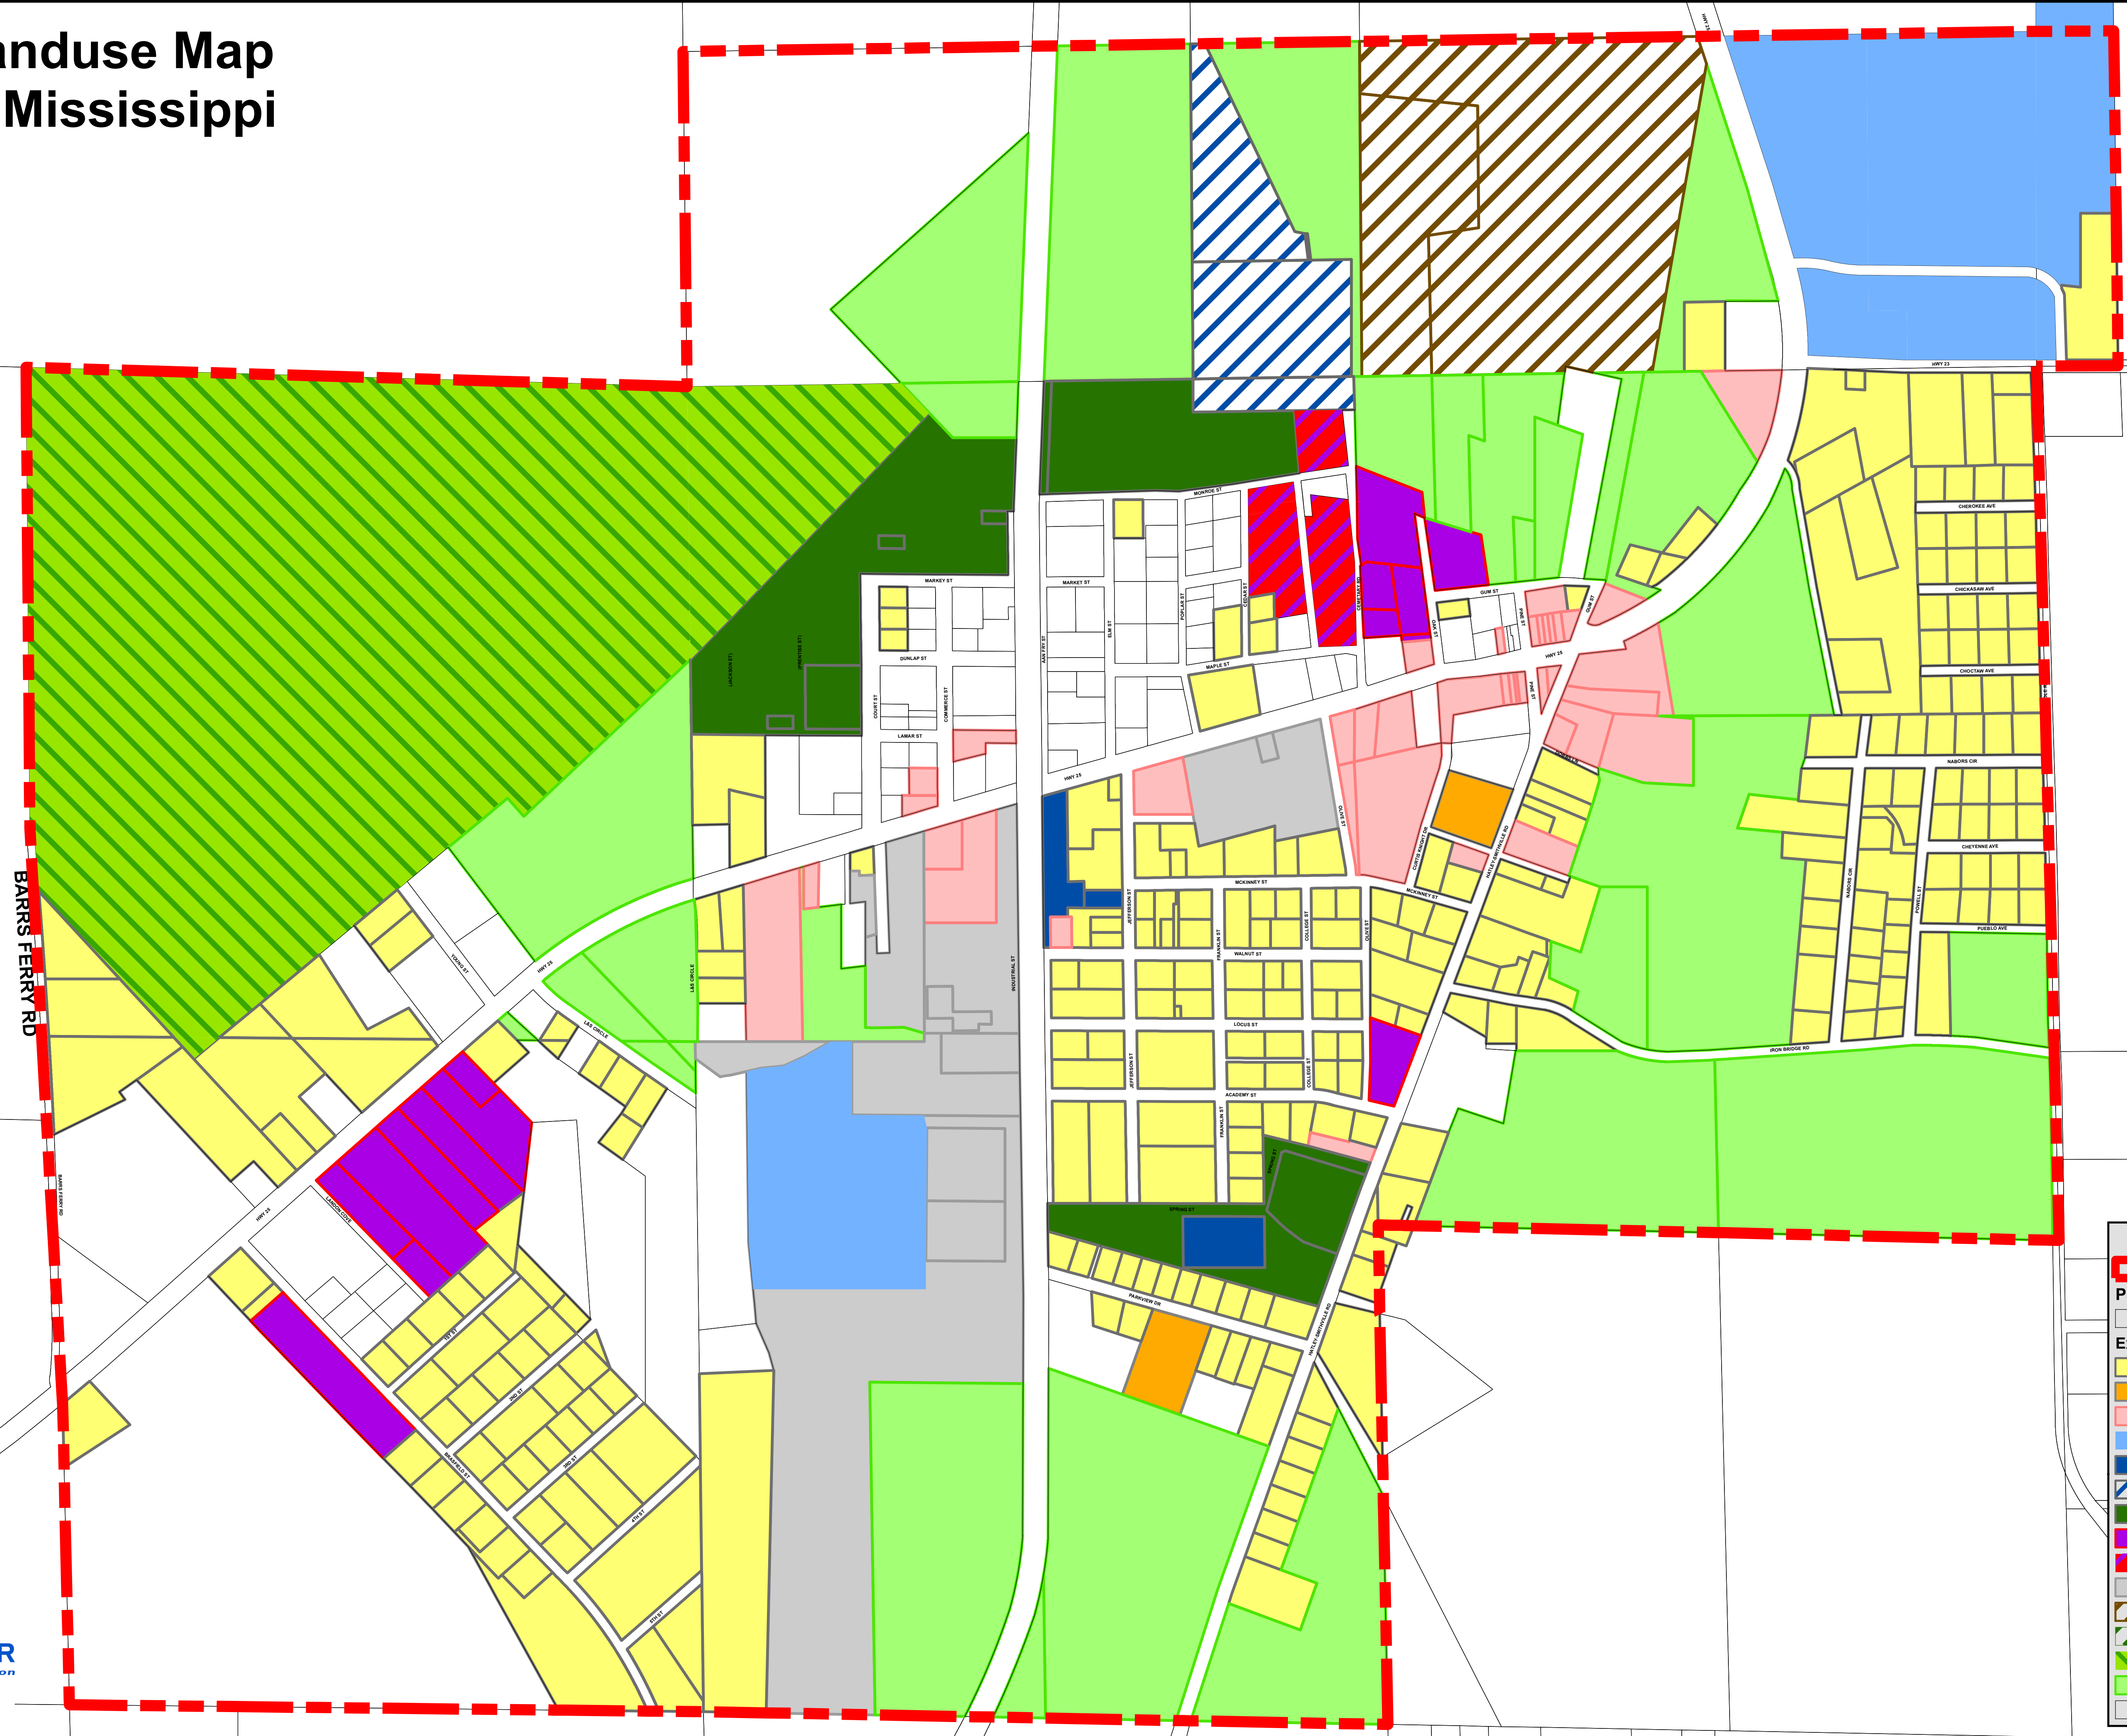

Existing Landuse Map Smithville, Mississippi

Legend

- City Limits
- Parcel**
- Parcel
- Existing_Landuse**
- Residential (Single-Family)
- Residential (Multiple-Family)
- Commercial/Office
- School
- Town of Smithville (Offices)
- Town of Smithville (Utility)
- Town of Smithville (Parks)
- Church
- Cemetery
- Manufacturing/Light Industrial
- Timber
- Agriculture
- Army Corp of Engineers
- Undeveloped/Uncommitted
- Vacant

0 150 300 600
Feet

FOR PLANNING PURPOSES ONLY.
AUGUST 15, 2012